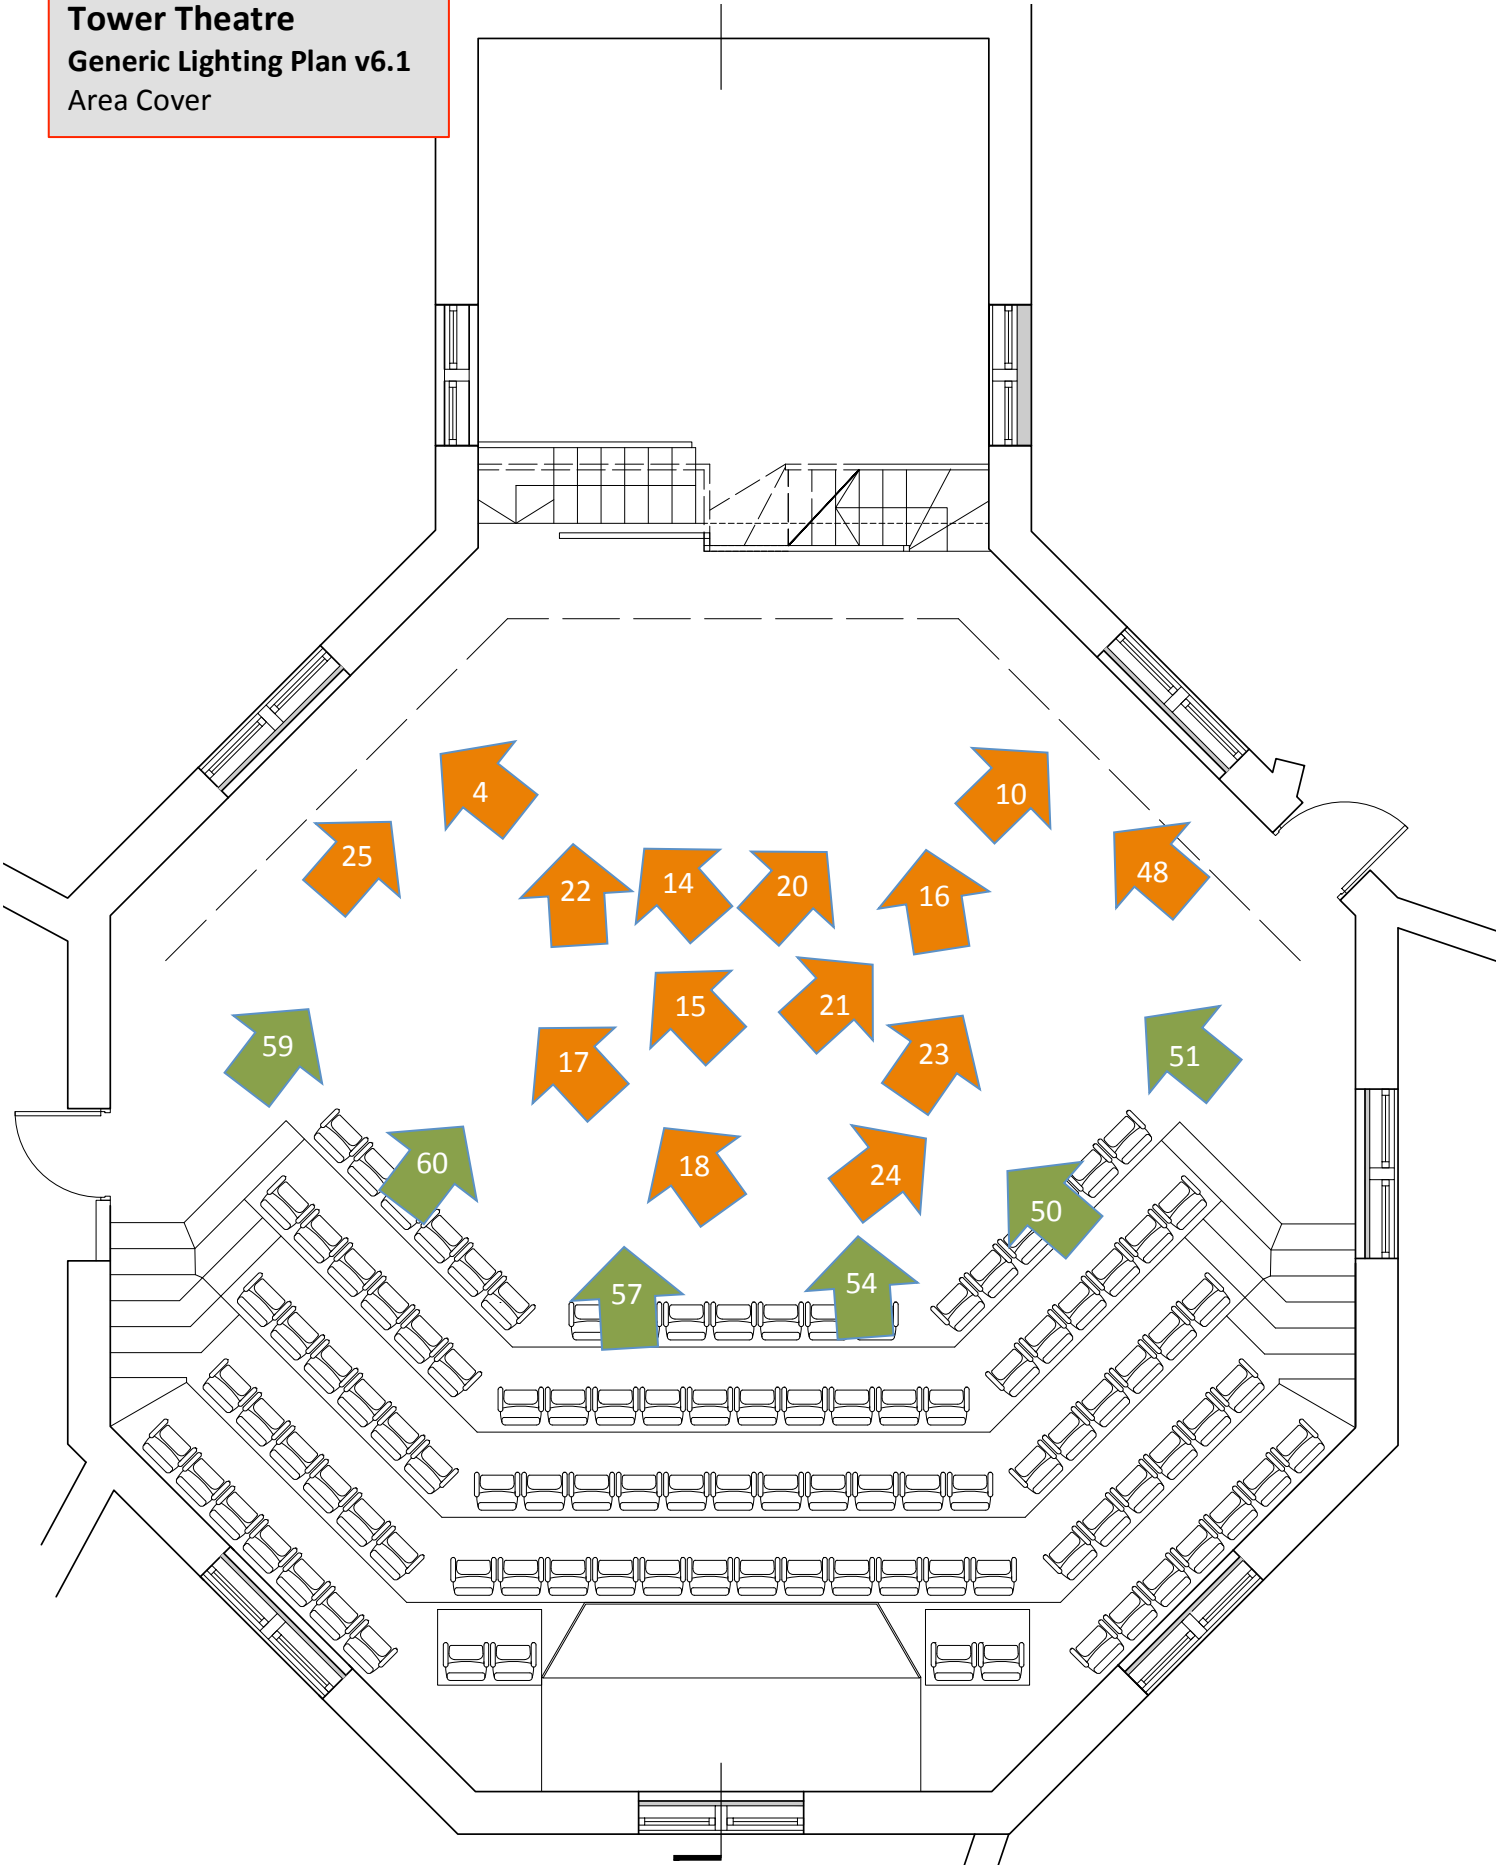

Tower Theatre
Generic Lighting Plan v6.1
Area Cover

Acting Cover
Key/Fill

Tower Theatre
Generic Lighting Plan v6.1
Area Cover

Source4 LED Cover

Spare Source4 LEDs:
102 + 104

Mid-stage Back/Cross Light

Tower Theatre
Generic Lighting Plan v6.1
Area Cover