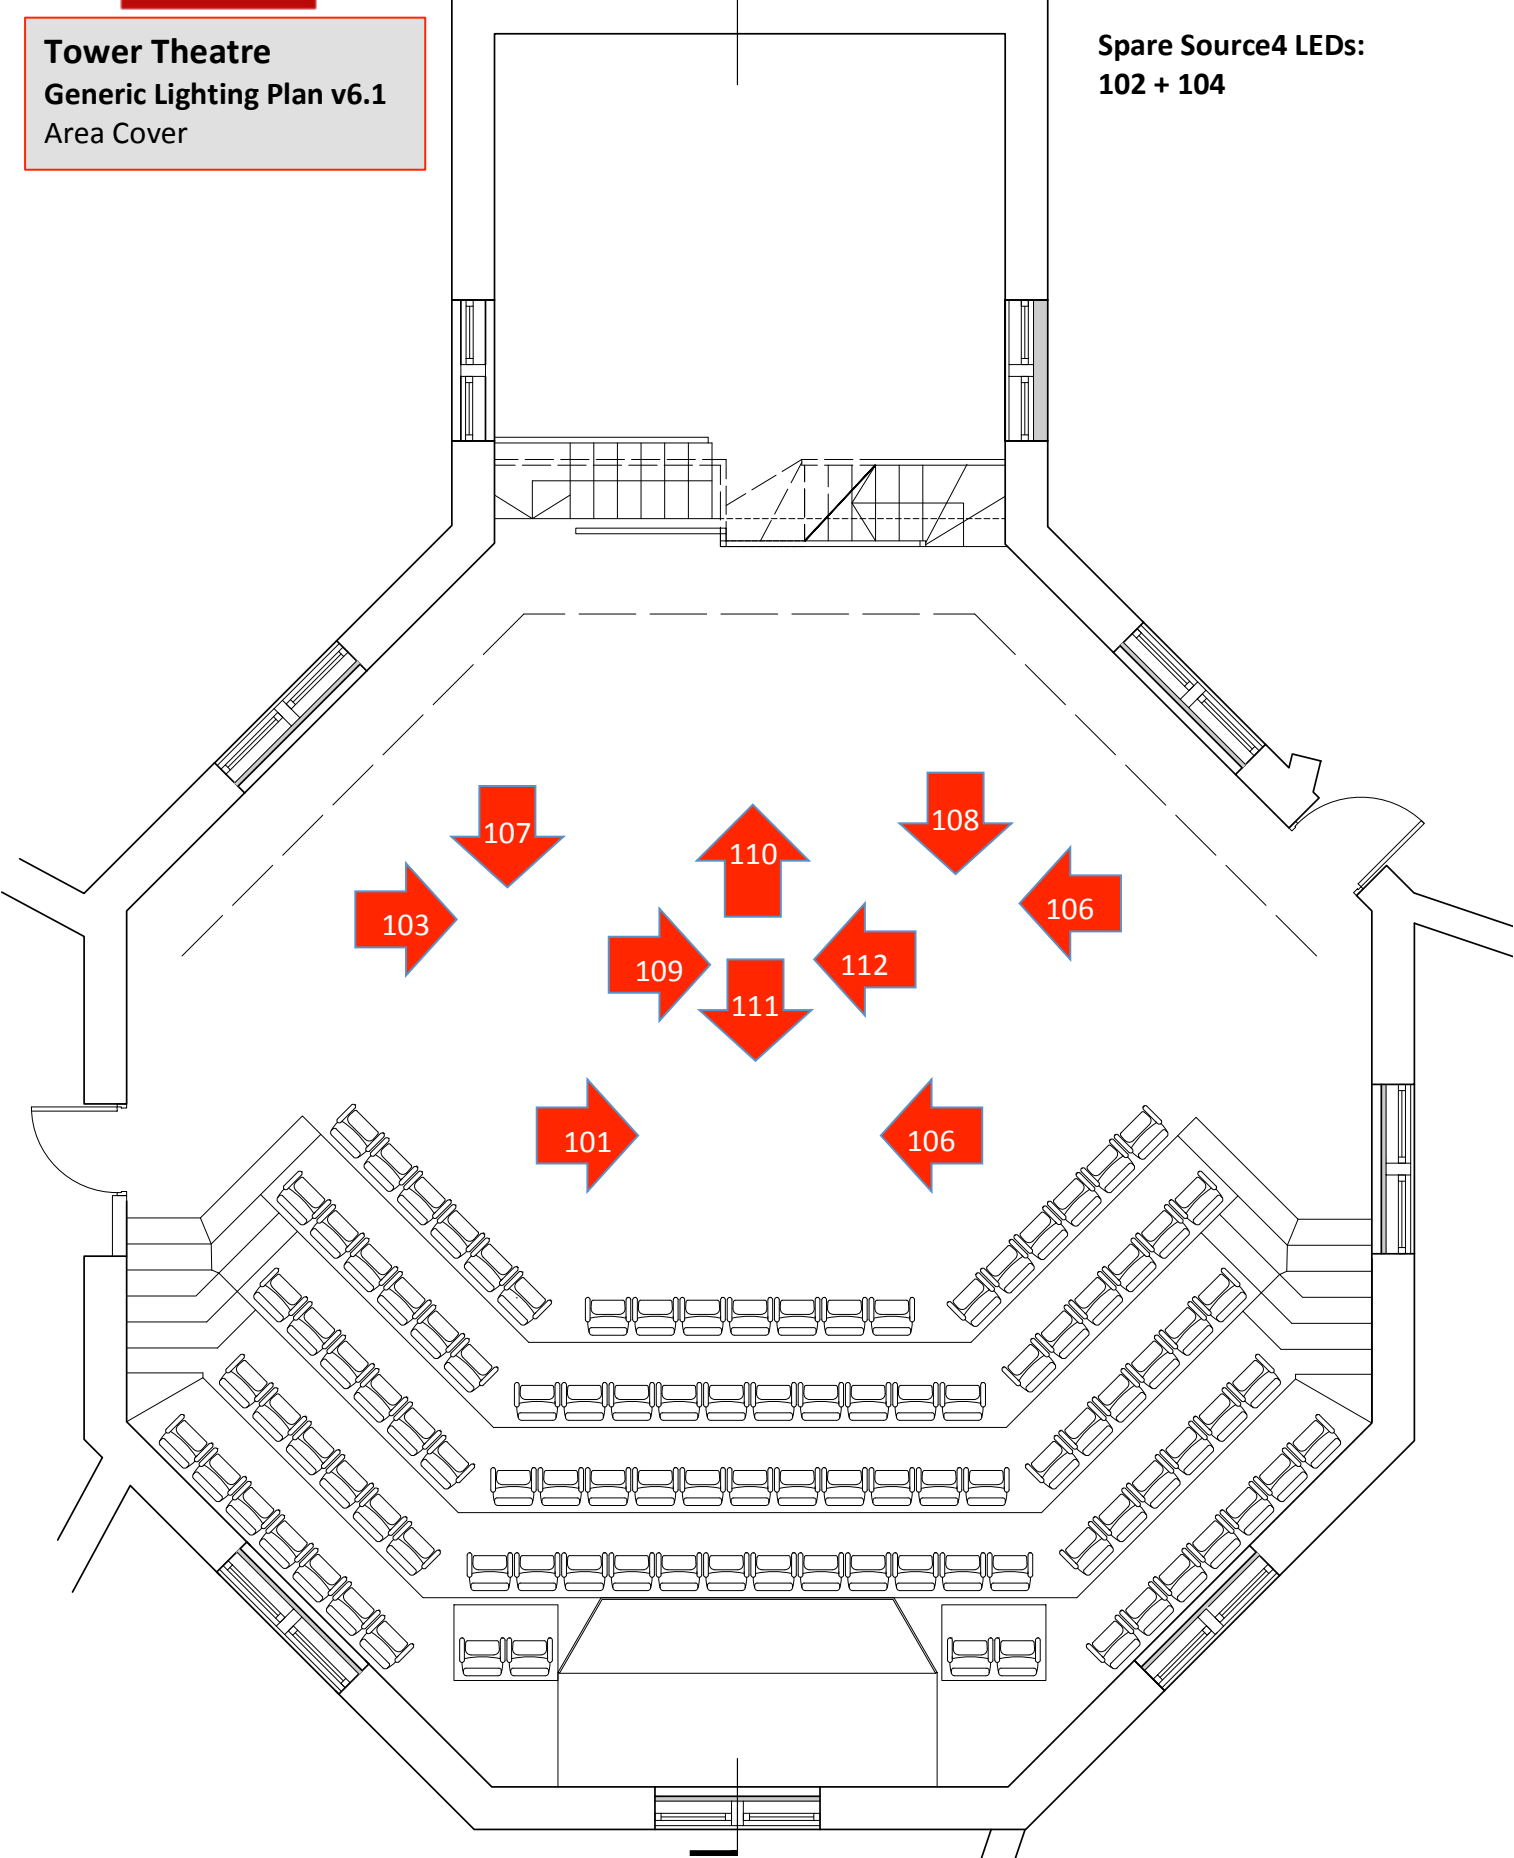

Tower Theatre
Generic Lighting Plan v6.1
Area Cover

Acting Cover
Key/Fill

Tower Theatre
Generic Lighting Plan v6.1
Area Cover

Source4 LED Cover

Spare Source4 LEDs:
102 + 104

Mid-stage Back/Cross Light

Tower Theatre
Generic Lighting Plan v6.1
Area Cover