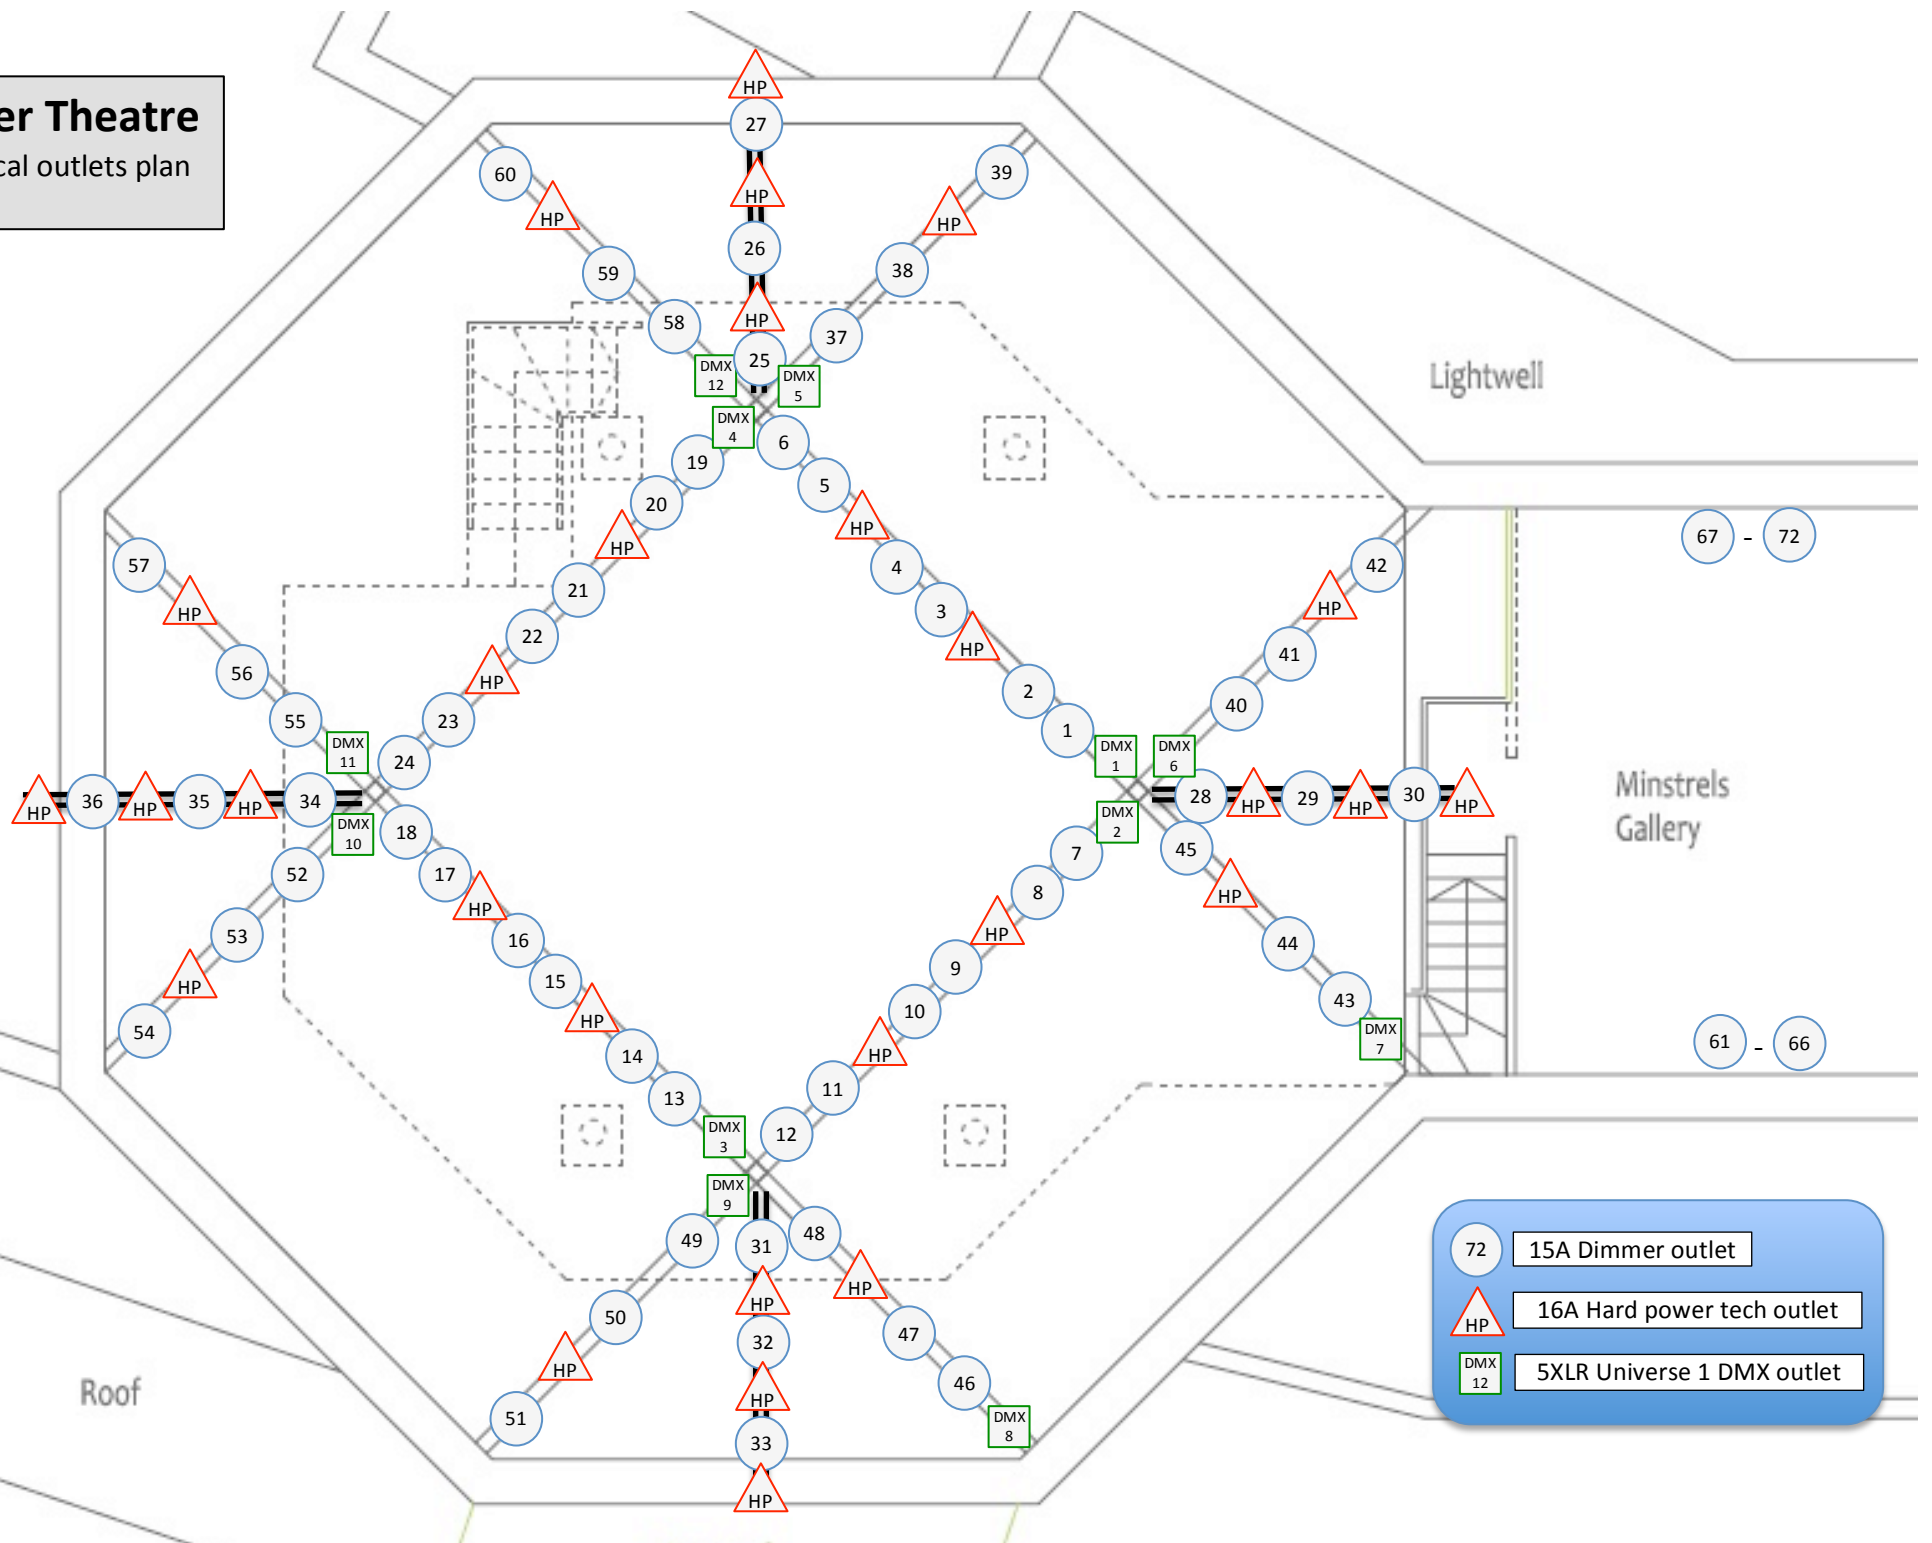

# Tower Theatre

Technical outlets plan  
8/9/18

Lightwell

Minstrels  
Gallery

Roof

72	15A Dimmer outlet
HP	16A Hard power tech outlet
DMX 12	5XLR Universe 1 DMX outlet

67 - 72

61 - 66