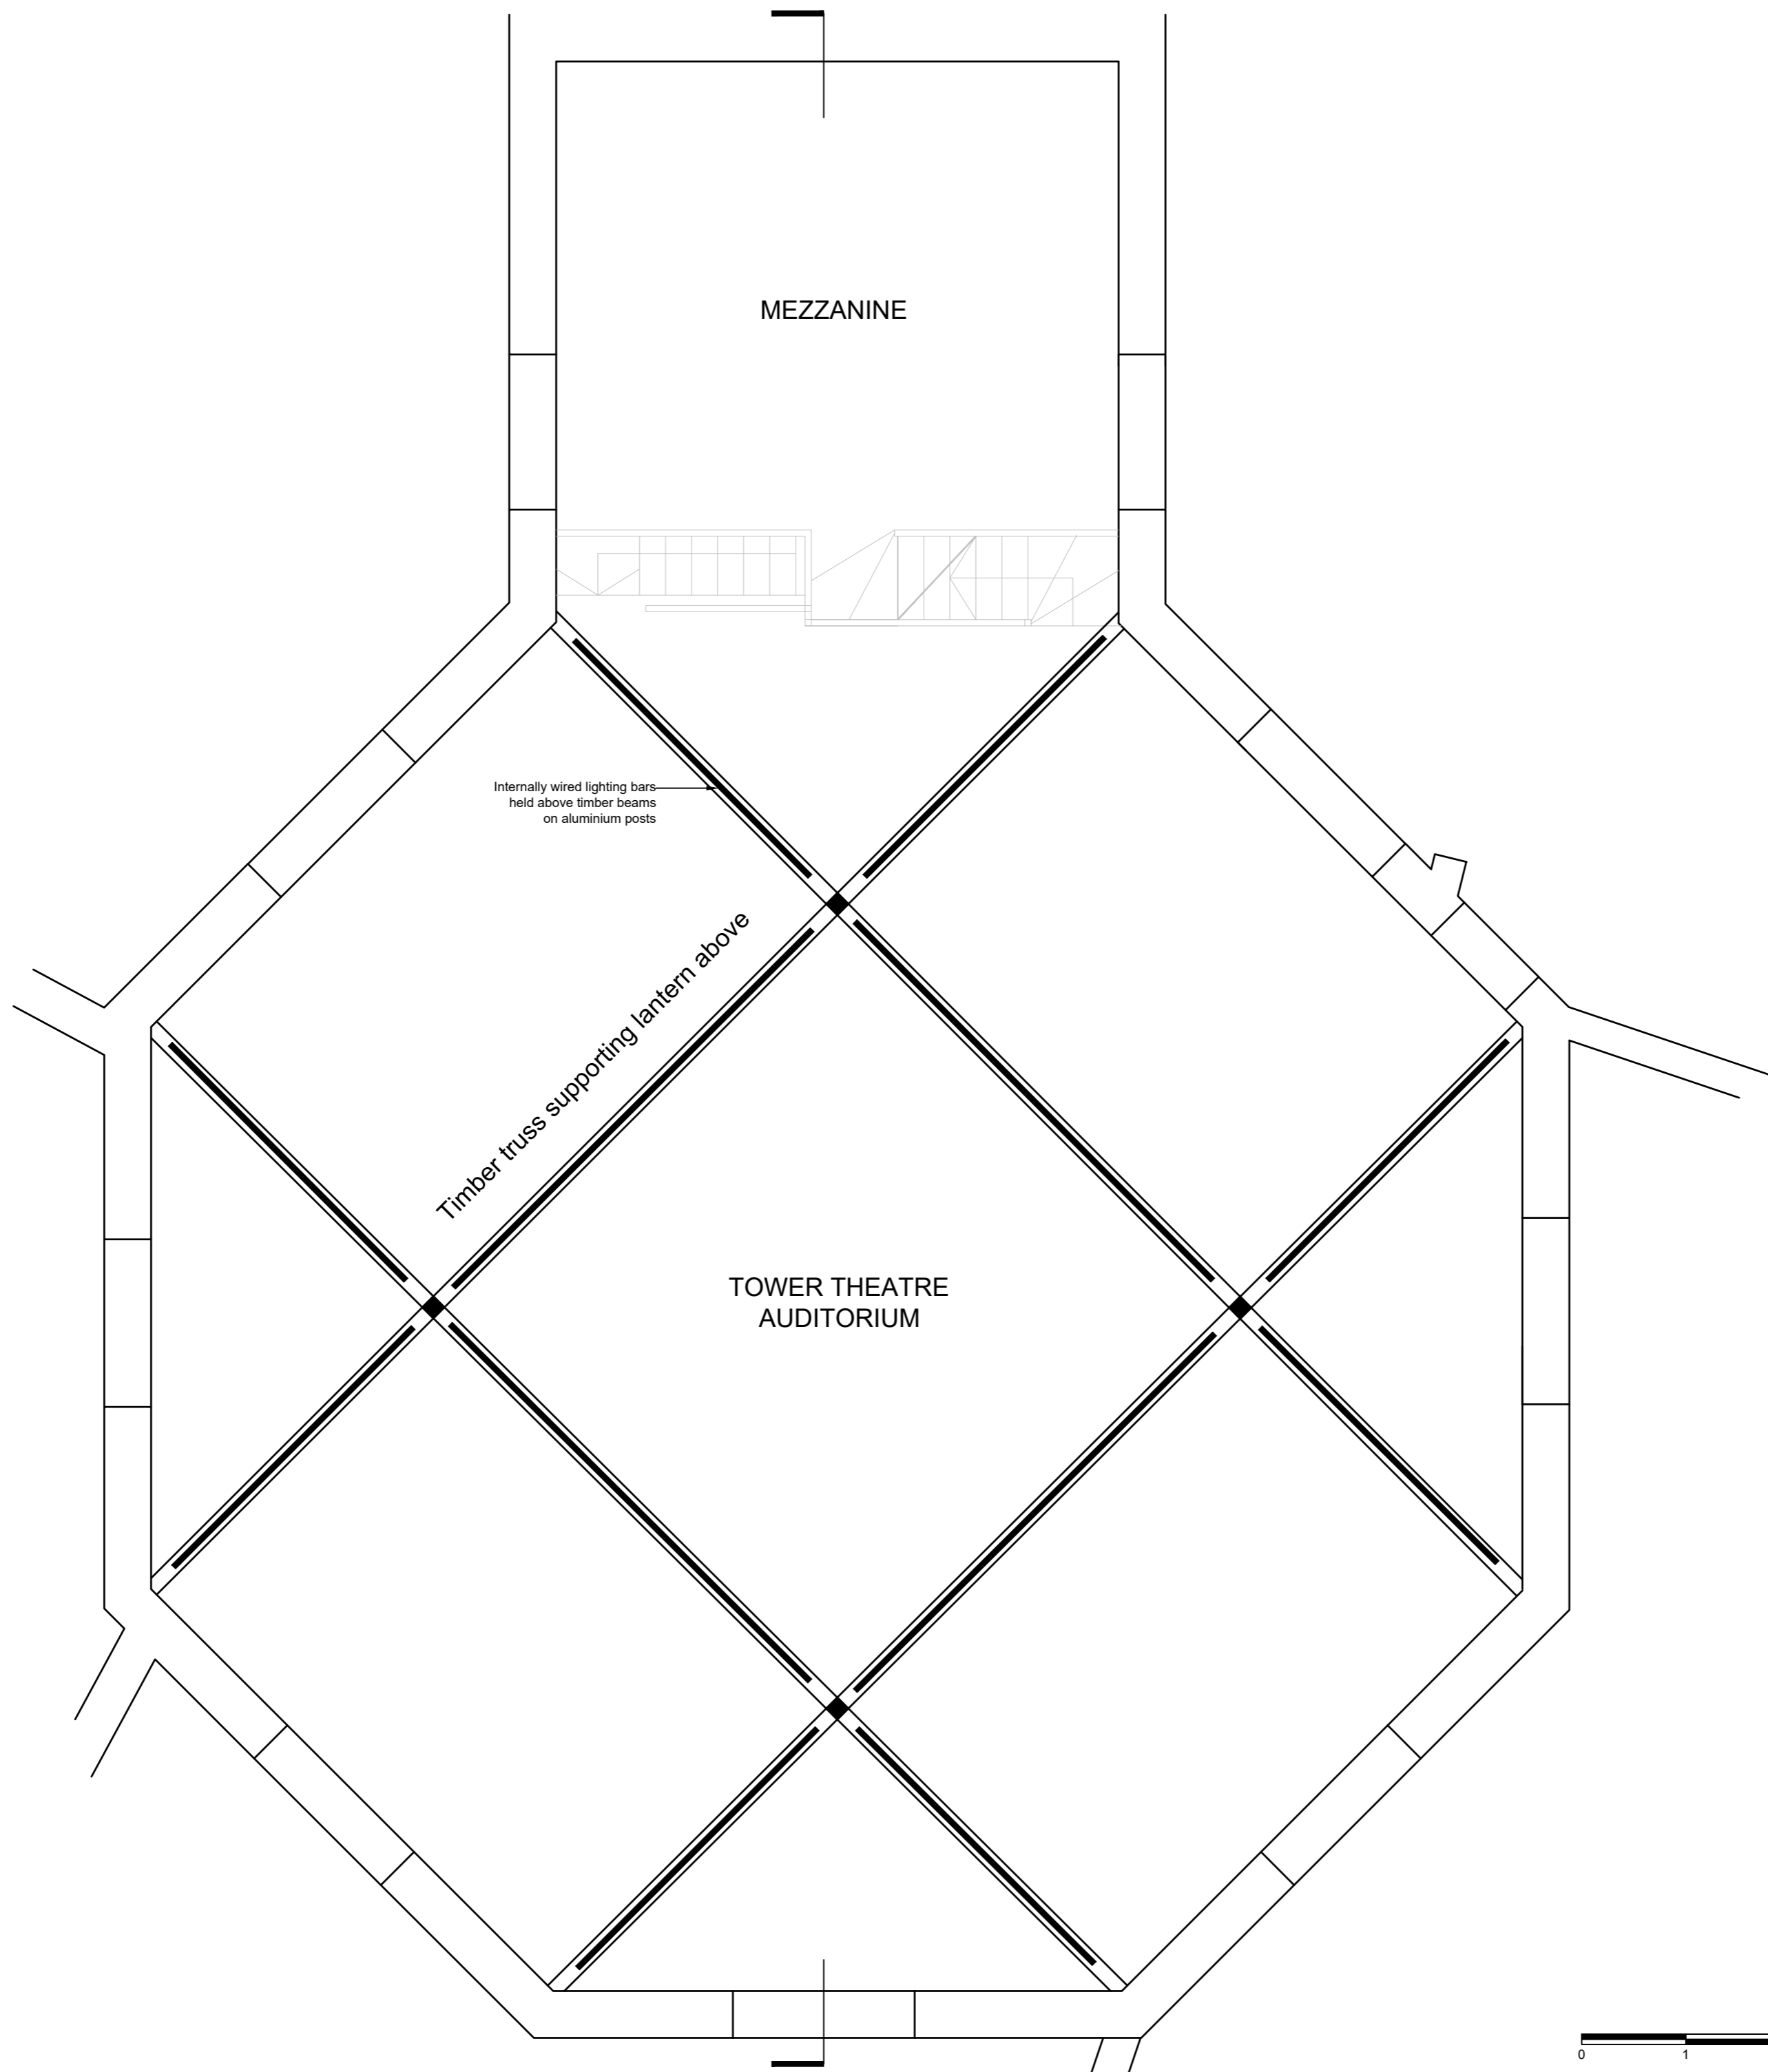

Rev: - Date: 24.07.2019 Drn: RH Chk: RH  
 Initial Issue.

Do not scale off this drawing. Report all errors and omissions to the Architect. Drawing to be used exclusively for the purpose of venue hire. Dimensions to be checked on site

Client:  
 Tower Theatre Company

Project:  
 Venue Hire Information

Title:  
 Theatre Auditorium  
 Truss Level Plan

Drawing status:  
 Information

Scale @ A2  
 1:50

Drawing No:  
 0002-10-DR-0101

Rev:  
 \*