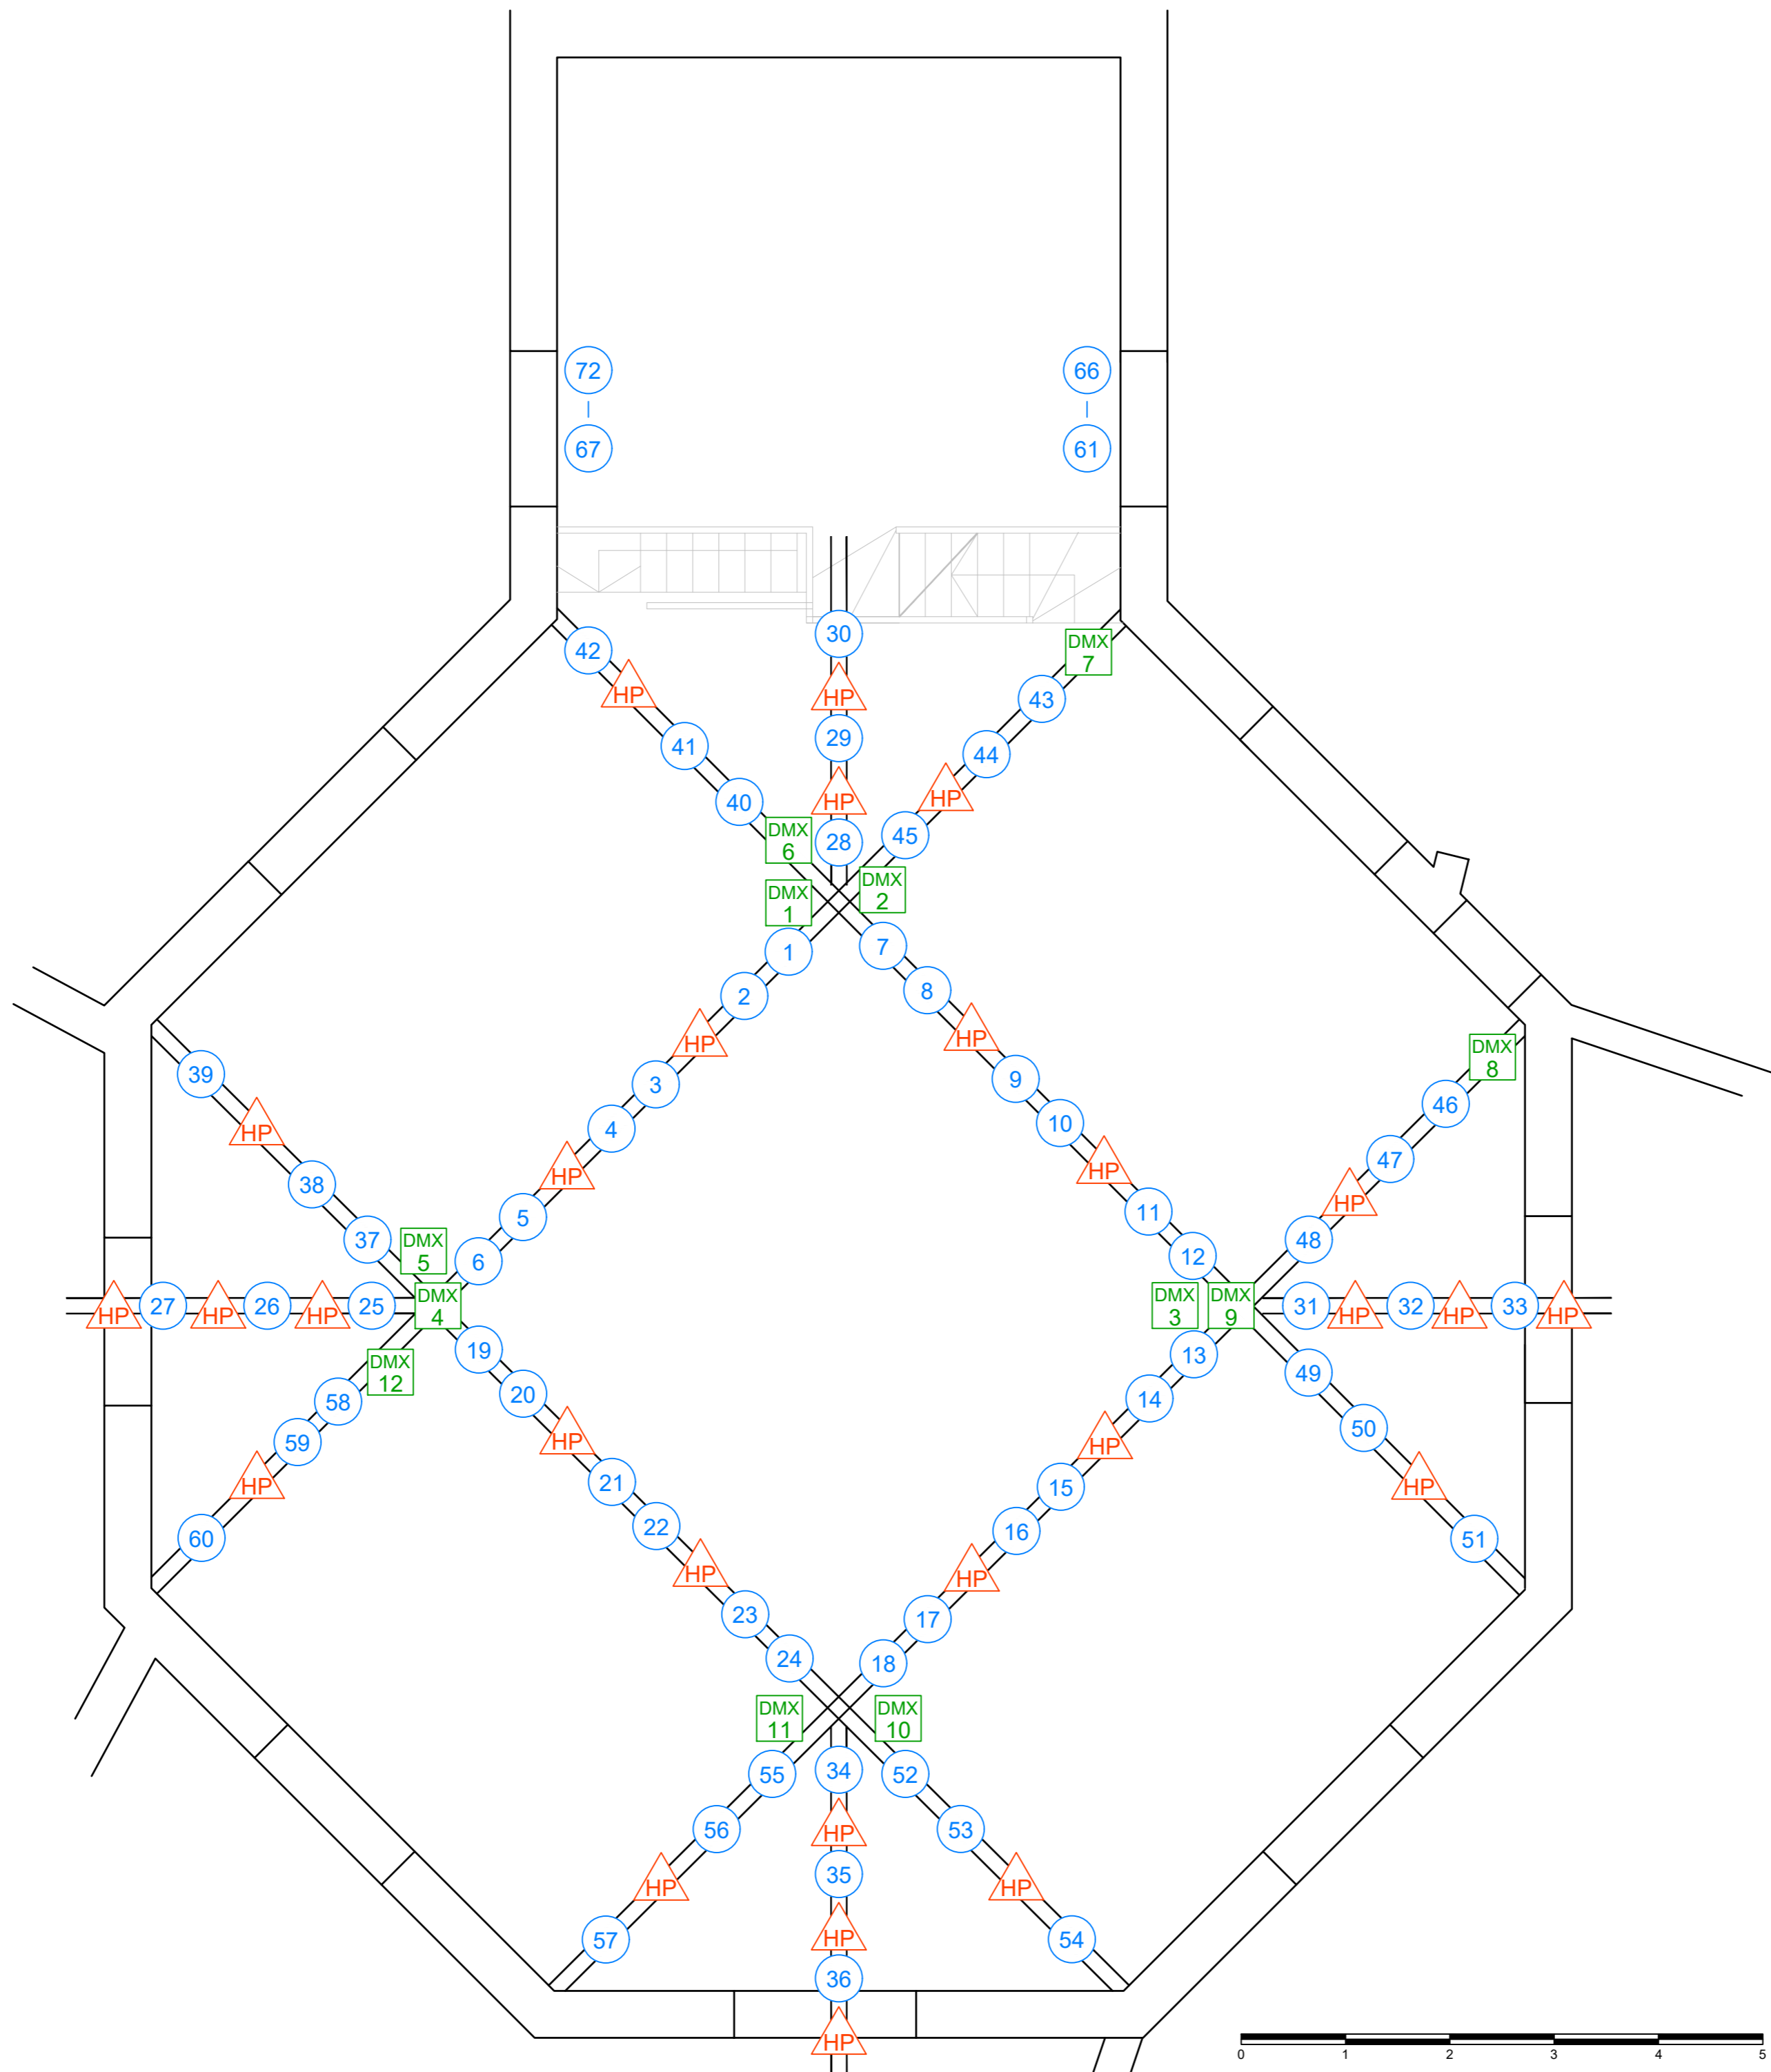

The Tower Theatre Company
16 Northwold Road
London
N16 7HR
020 7353 5700
www.towertheatre.org.uk

MATERIALISE

Materialise Architecture & Design Ltd
52 Bellingham Road
Kendal LA95JP

Telephone 07876638363
studio@materialisearchitecture.co.uk
www.materialisearchitecture.co.uk

KEY

- 66 15A Dimmer outlet
- HP 16A Hard power tech outlet
- DMX 12 5XLR Universe 1 DMX outlet
- Lighting Ladder

Rev: - Date: 24.07.2019 Drn: RH Chk: RH
Initial Issue.

Do not scale off this drawing. Report all errors and omissions to the Architect. Drawing to be used exclusively for the purpose of venue hire. Dimensions to be checked on site

Client:
Tower Theatre Company

Project:
Venue Hire Information

Title:
**Theatre Auditorium
Lighting Bars - Power and Data
[Clean Copy]**

Drawing status:
Information

Scale @ A2
1:50

Drawing No:
0002-10-DR-0152

Rev:
*